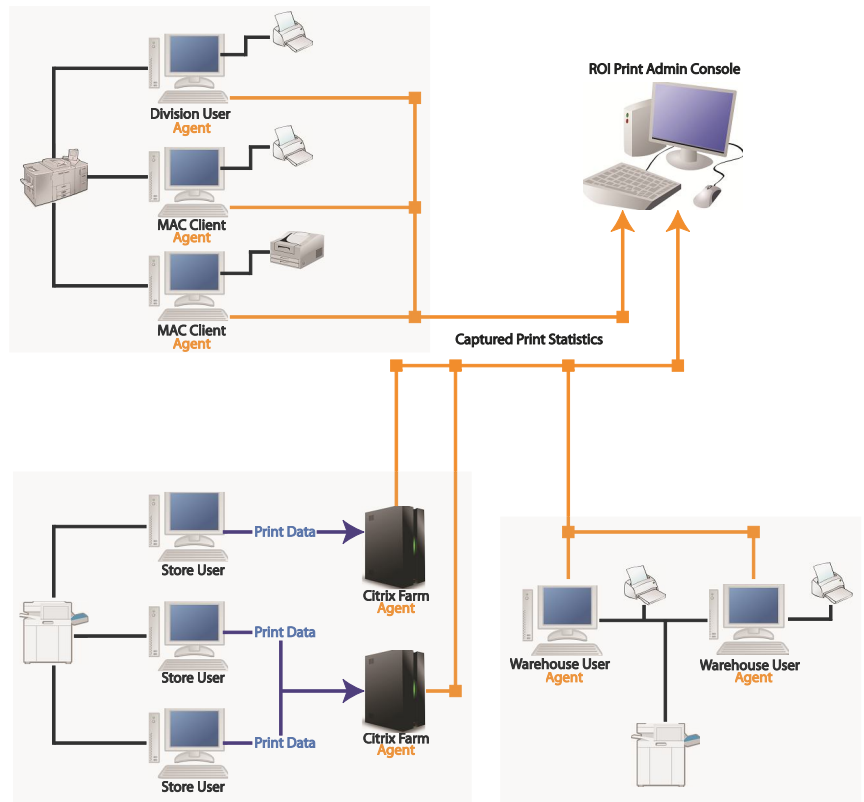

Works with: Windows 2000, XP, Vista, Windows 7, Server 2003, Server 2008 RC2, MAC OSX 10.4 and above.

SQL 2005 Express, SQL 2008 Express, SQL 2000 and above.