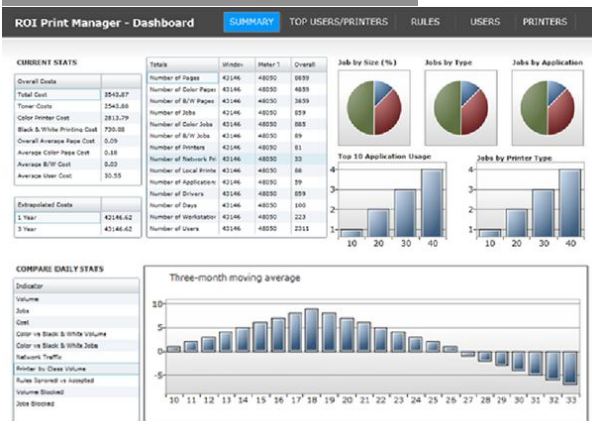

Are you looking to reduce print spend and eliminate wasteful printing?

Manage Users—Save Money—Reduce Waste

Do you have too many printers?

Do you know who uses them & what for?

IT'S TIME TO GAIN CONTROL OF YOUR MANAGED PRINT SERVICES WITH ROI PRINT MANAGER

GET THE FACTS

ROI Print Manager provides organizations with detailed user level printing intelligence that allows you to craft and implement the perfect print strategy.

IMPLEMENT THE STRATEGY

ROI Print Manager educational pop-ups enforce policy and manage users printing habits in-line with policy to ensure optimal performance and cost efficiencies.

SEE THE SAVINGS

- Implement user quotas to control printing of color documents and by application
- Force duplex printing to reduce paper consumption and promote sustainability
- Redirect jobs to lowest cost b/w printers and print center
- Limited unnecessary application printing like Internet and Outlook
- Implement electronic paperless workflows
- Provide users with access to support and education